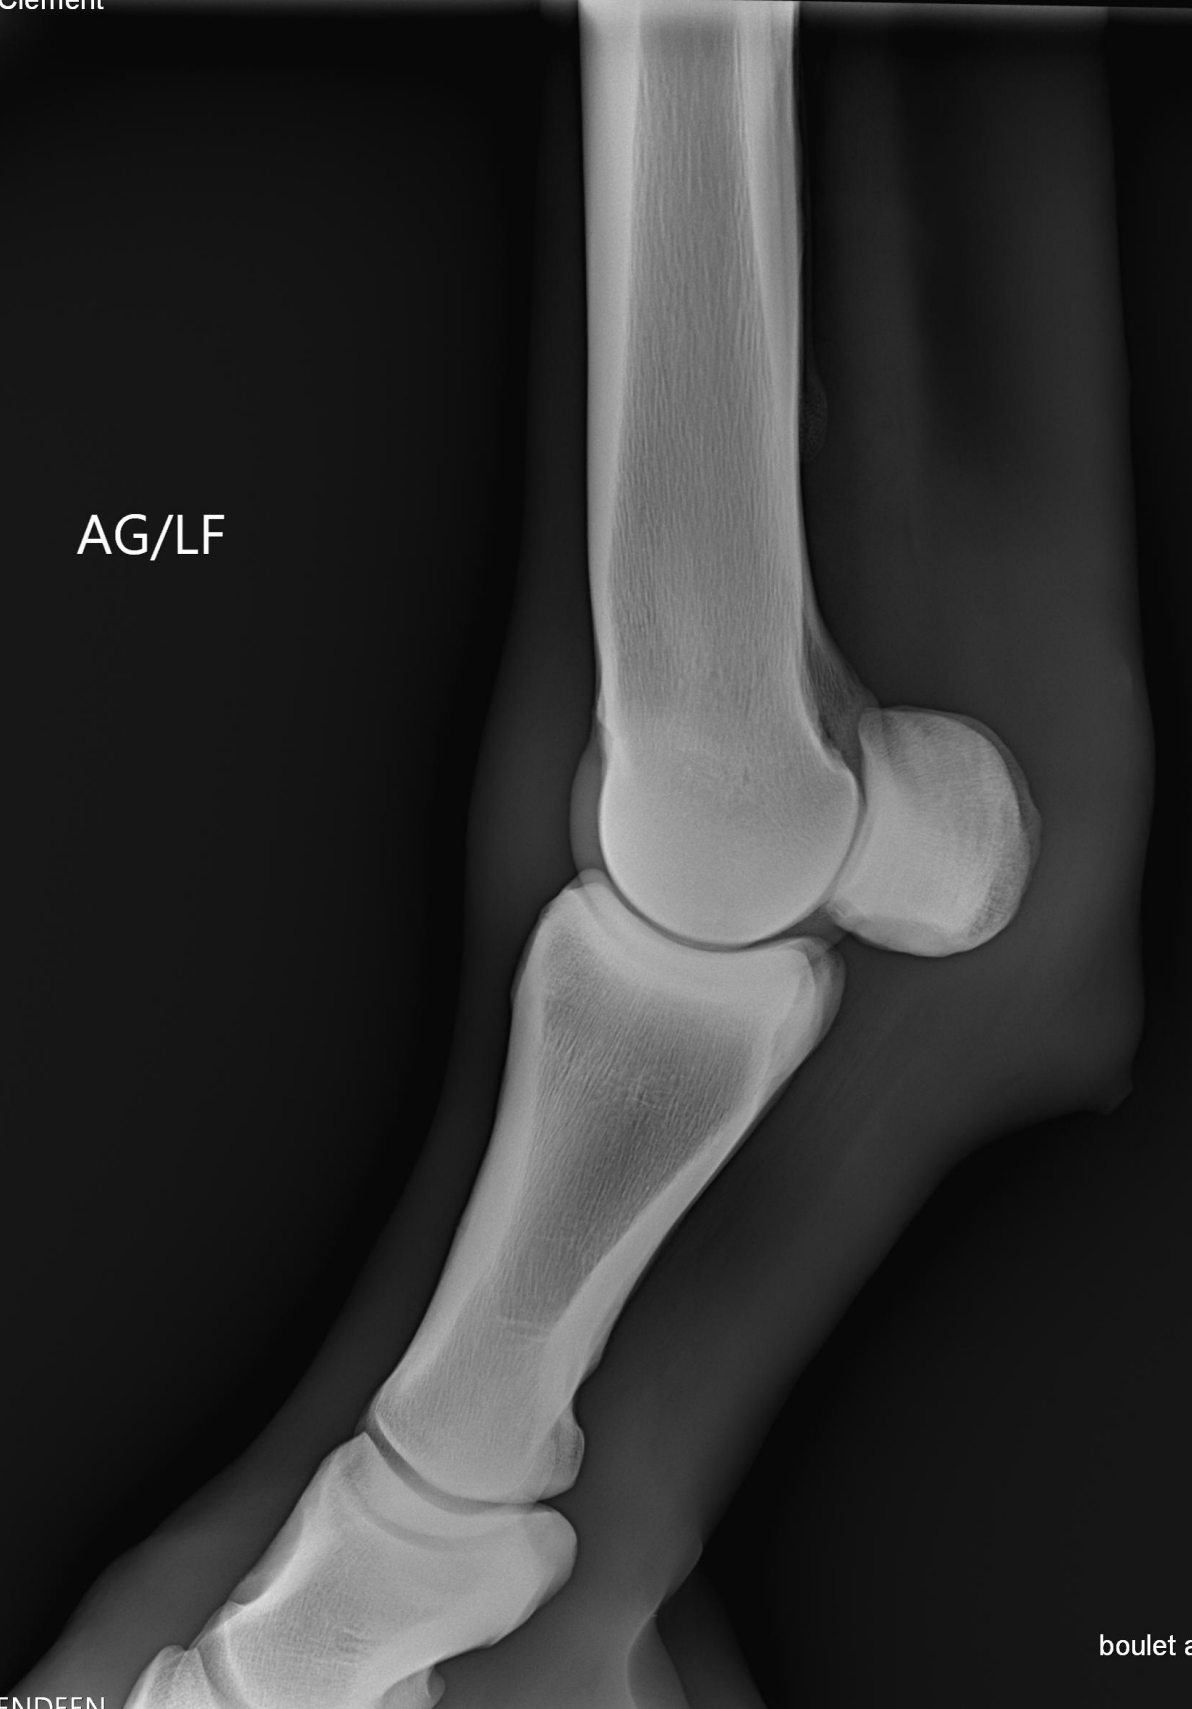

AD/RF

AD/RF

AG/LF

AG/LF

PD/RH

PD/RH

AG/LF

PG/LH

PD/RH

PD/RH

grasset droit PA 180°

07/05/2026

16:18:27

ELLIPSE
KAMARO VENDEEN

PG/LH

PG/LH