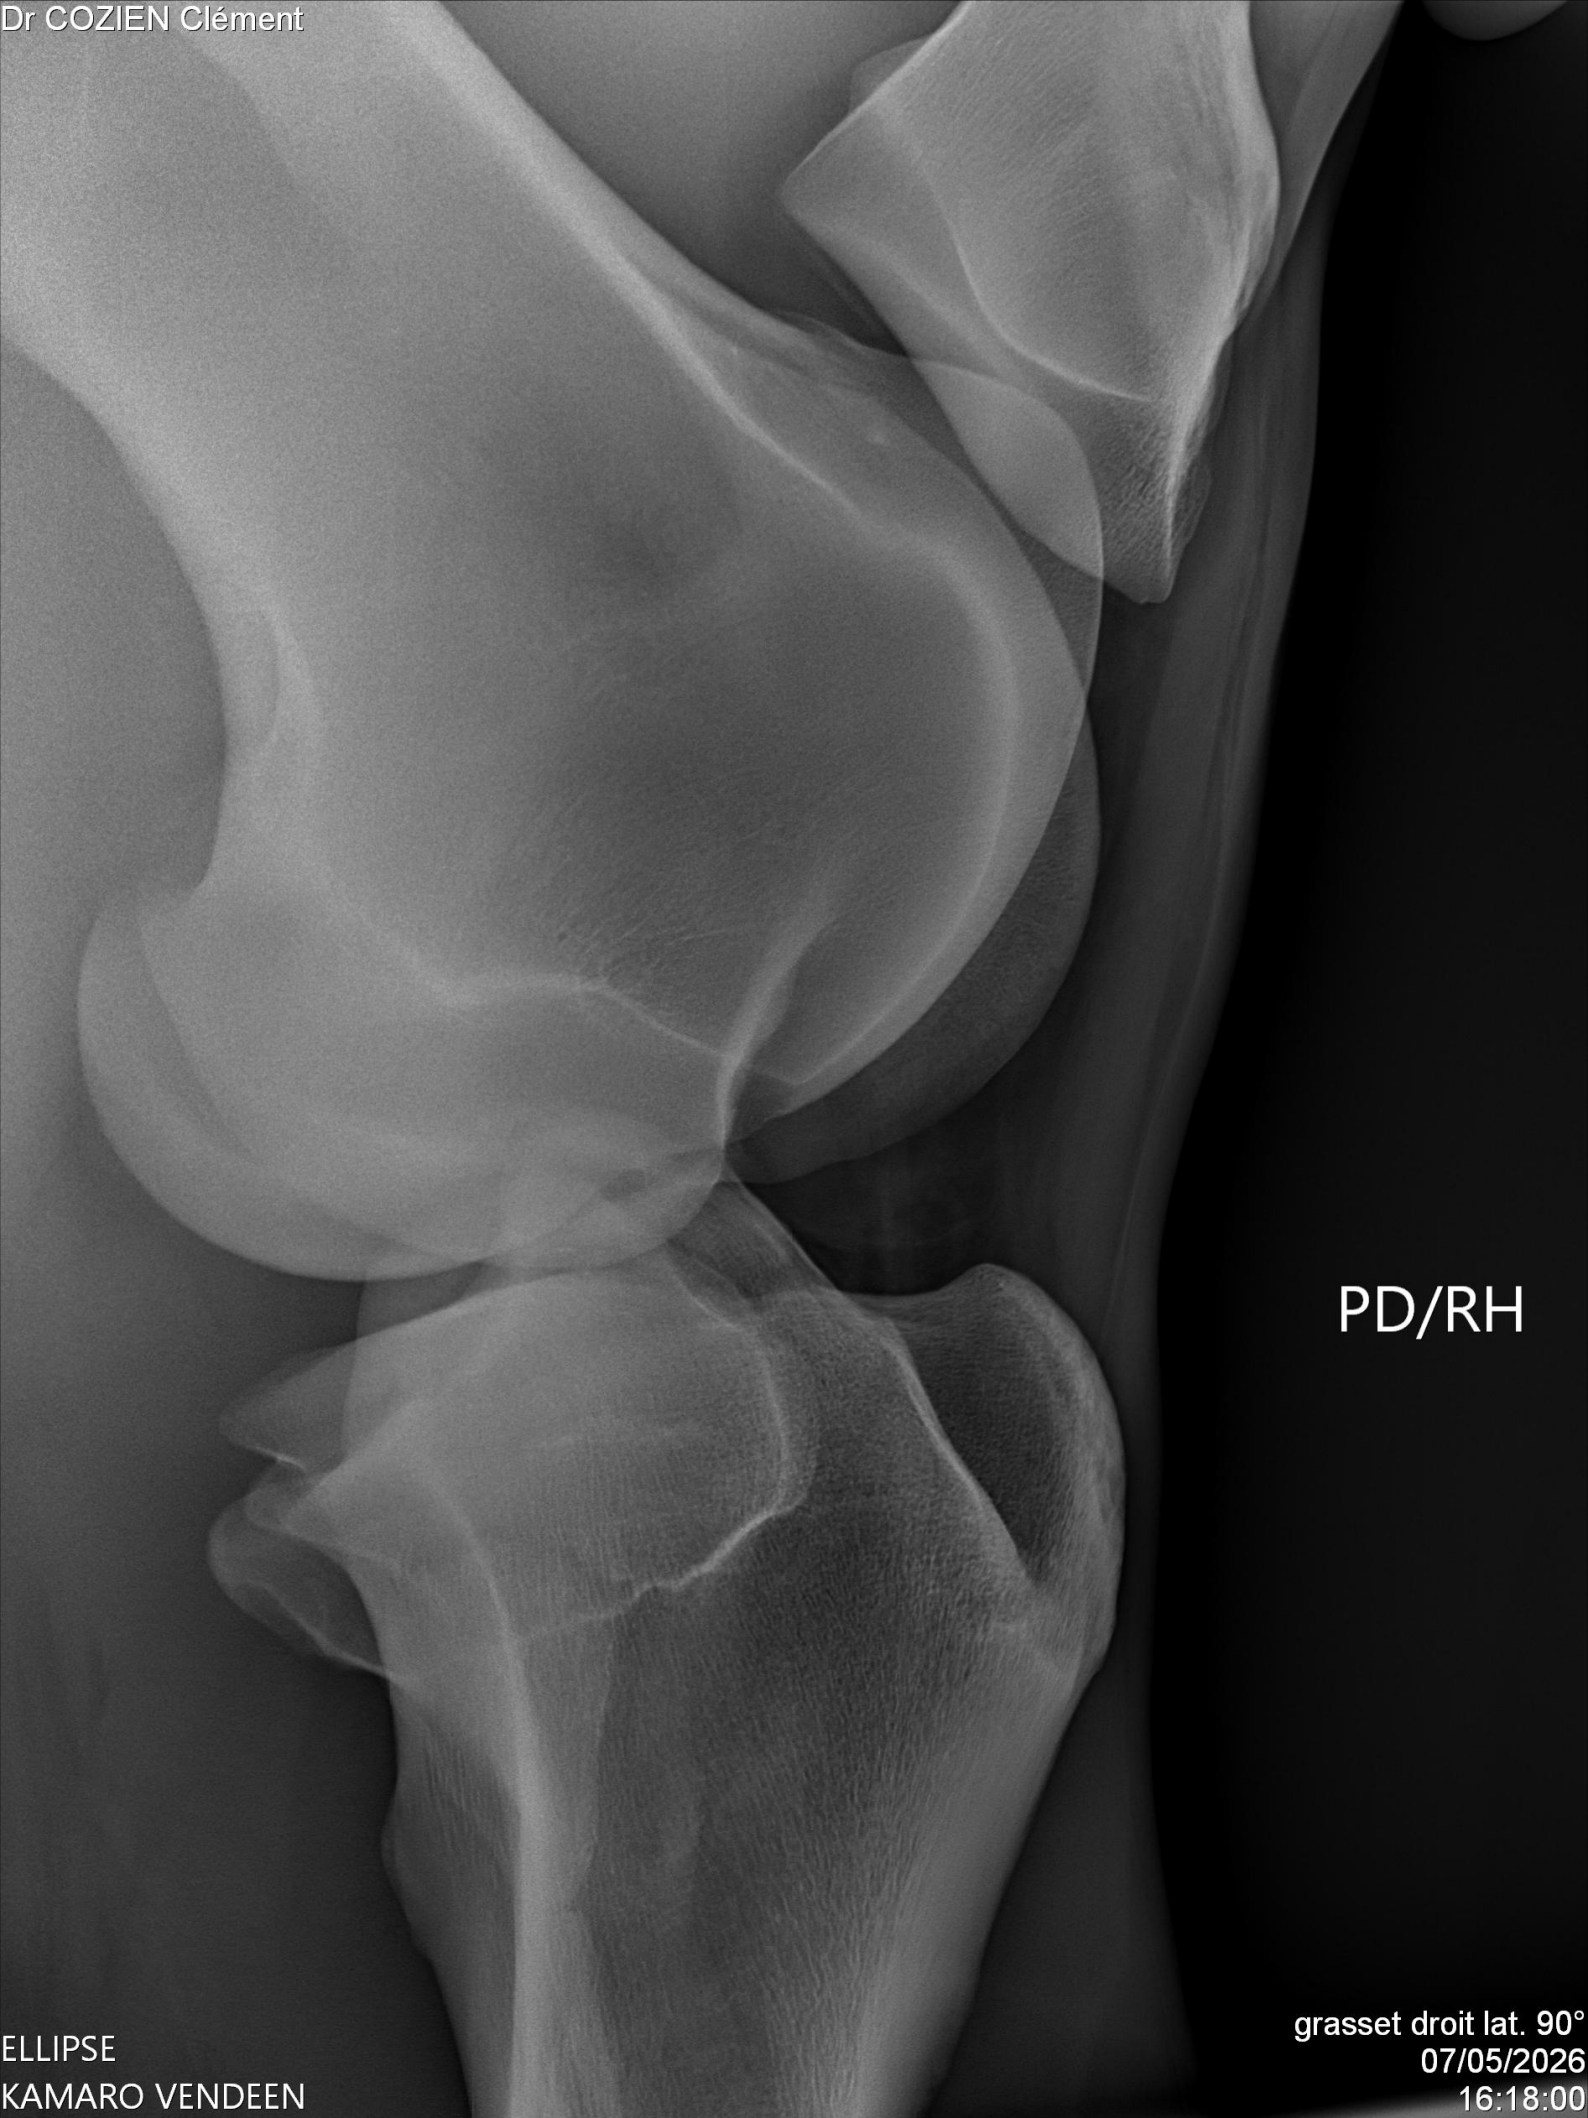

AD/RF

AD/RF

AG/LF

AG/LF

PD/RH

PD/RH

AG/LF

PG/LH

PD/RH

PD/RH

grasset droit PA 180°

07/05/2026

16:18:27

ELLIPSE
KAMARO VENDEEN

PG/LH

PG/LH