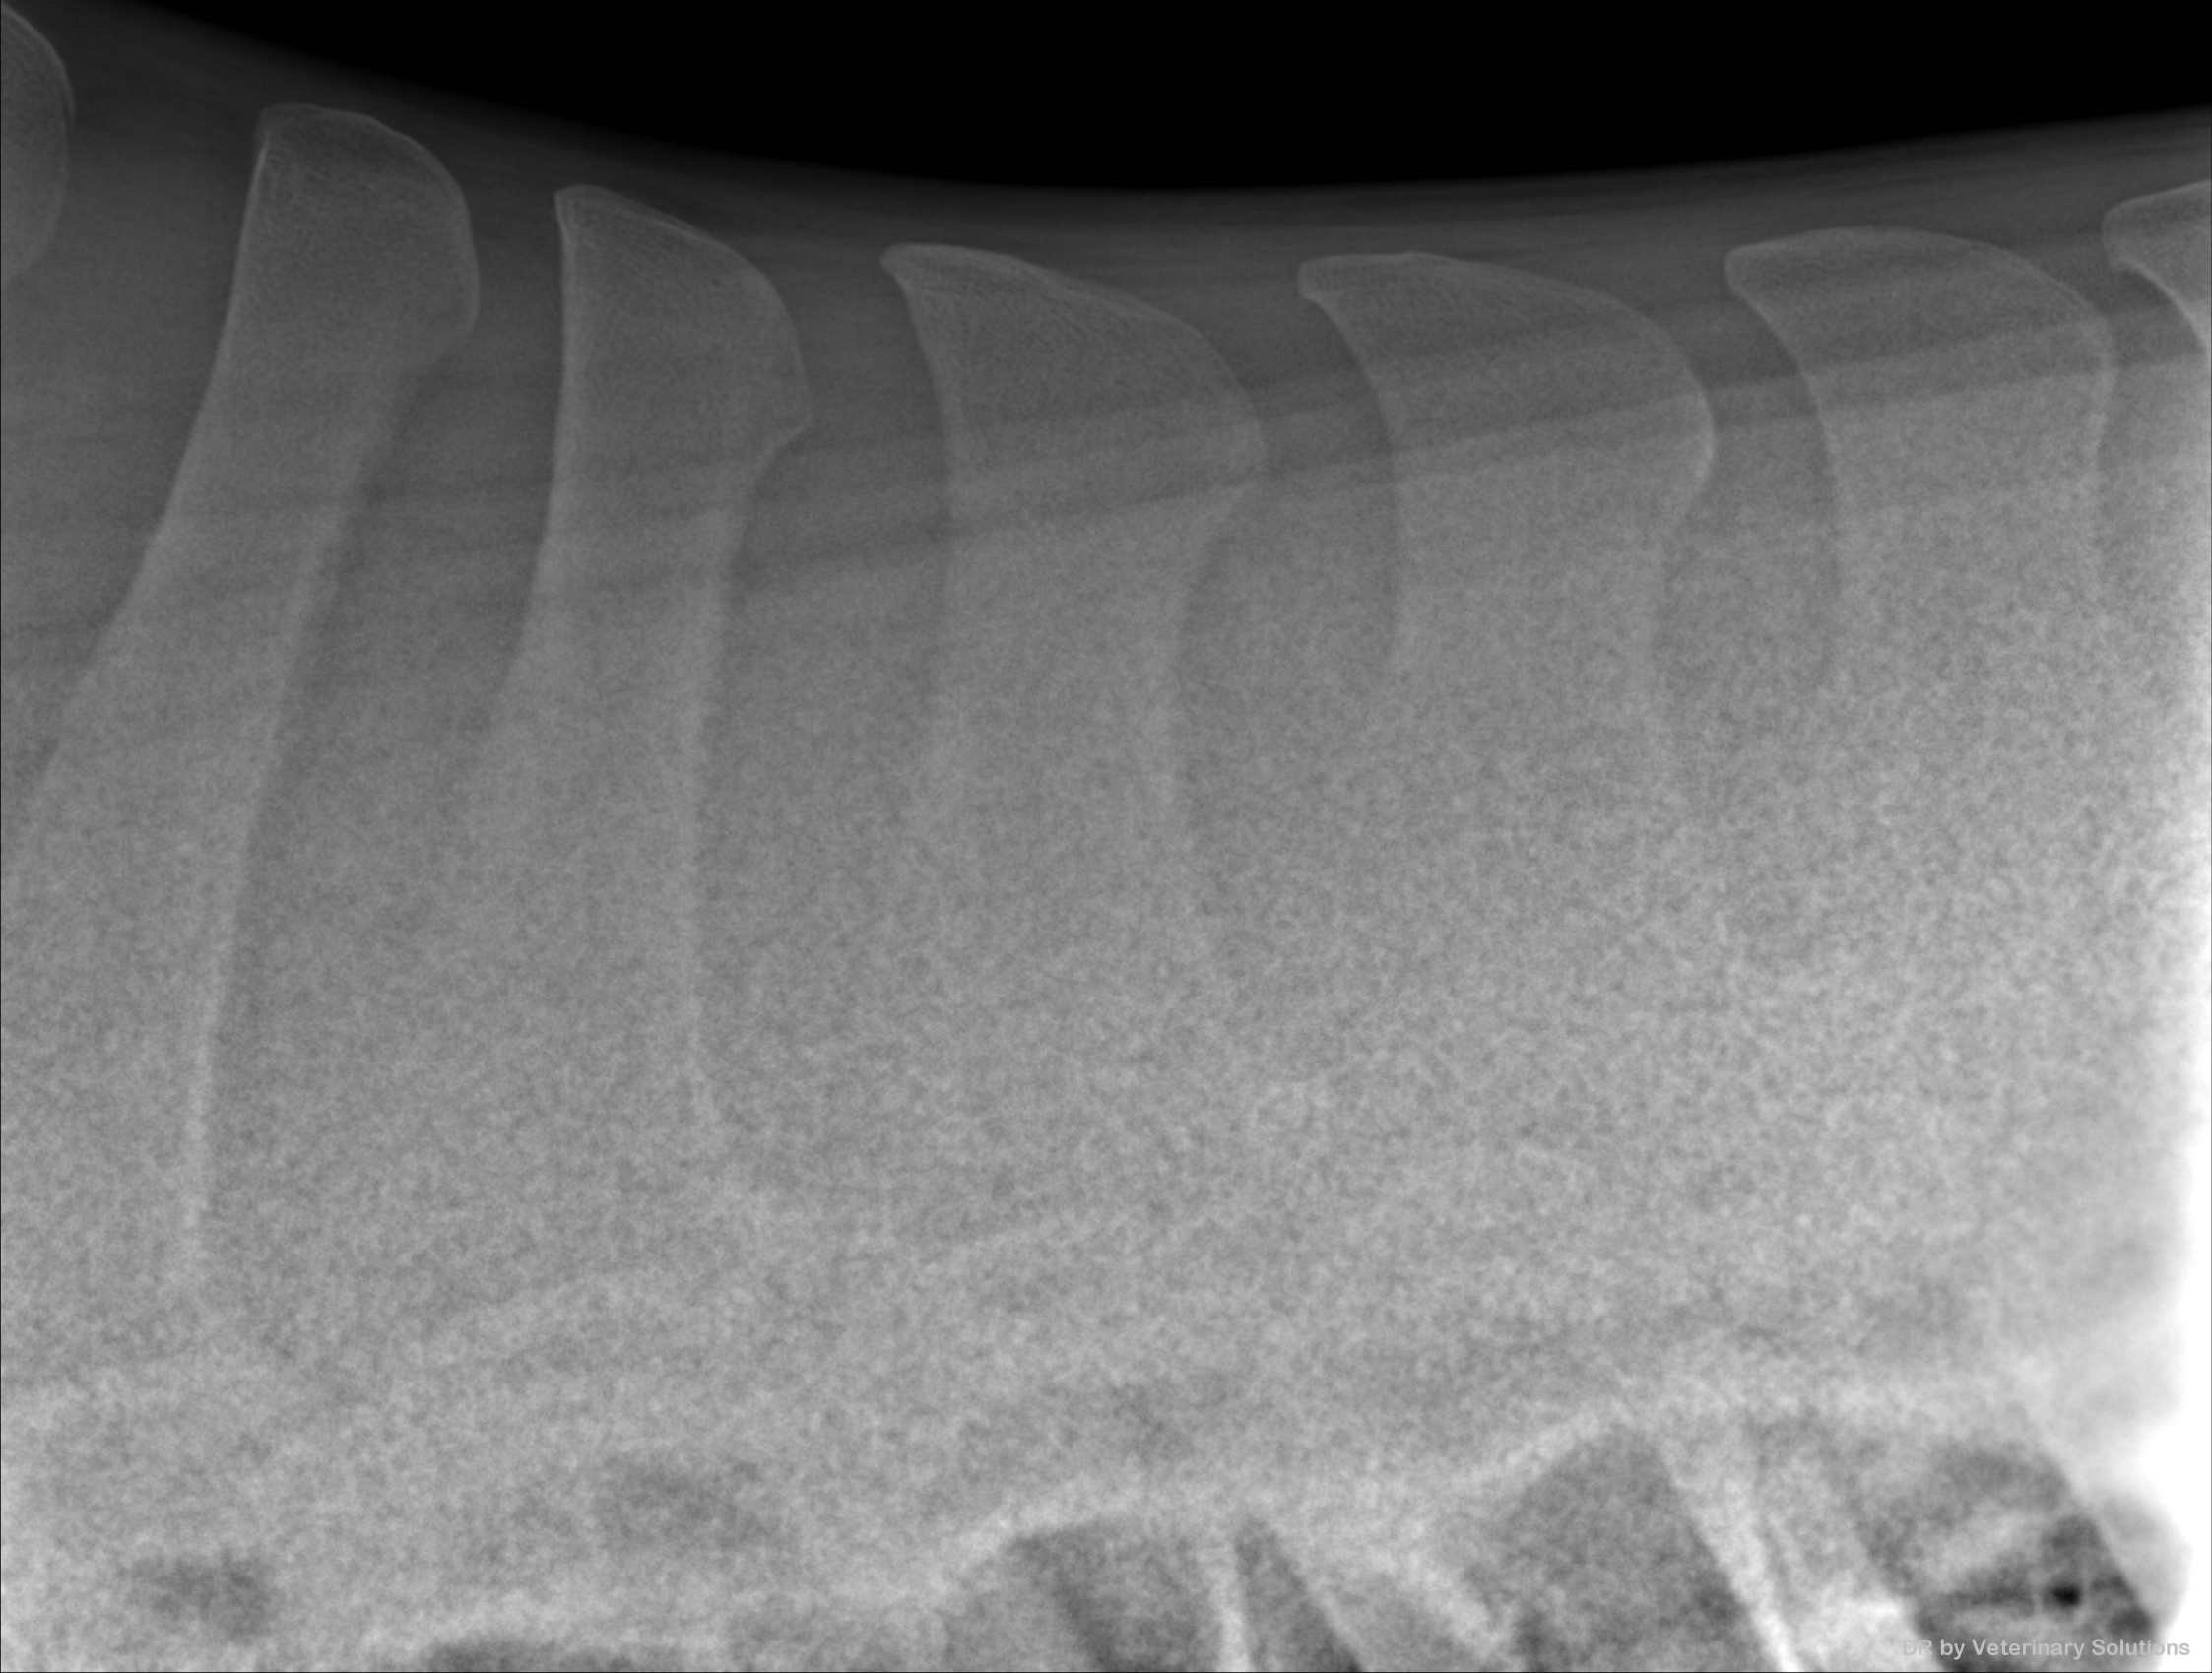

Value White
945000002422304
Chacco-white x Cornet's Prinz
056 002 W00331533
O
°06/05/2021

DVM Michotte Marie
22/04/2026
11:51
Thoracal Spine R □ L