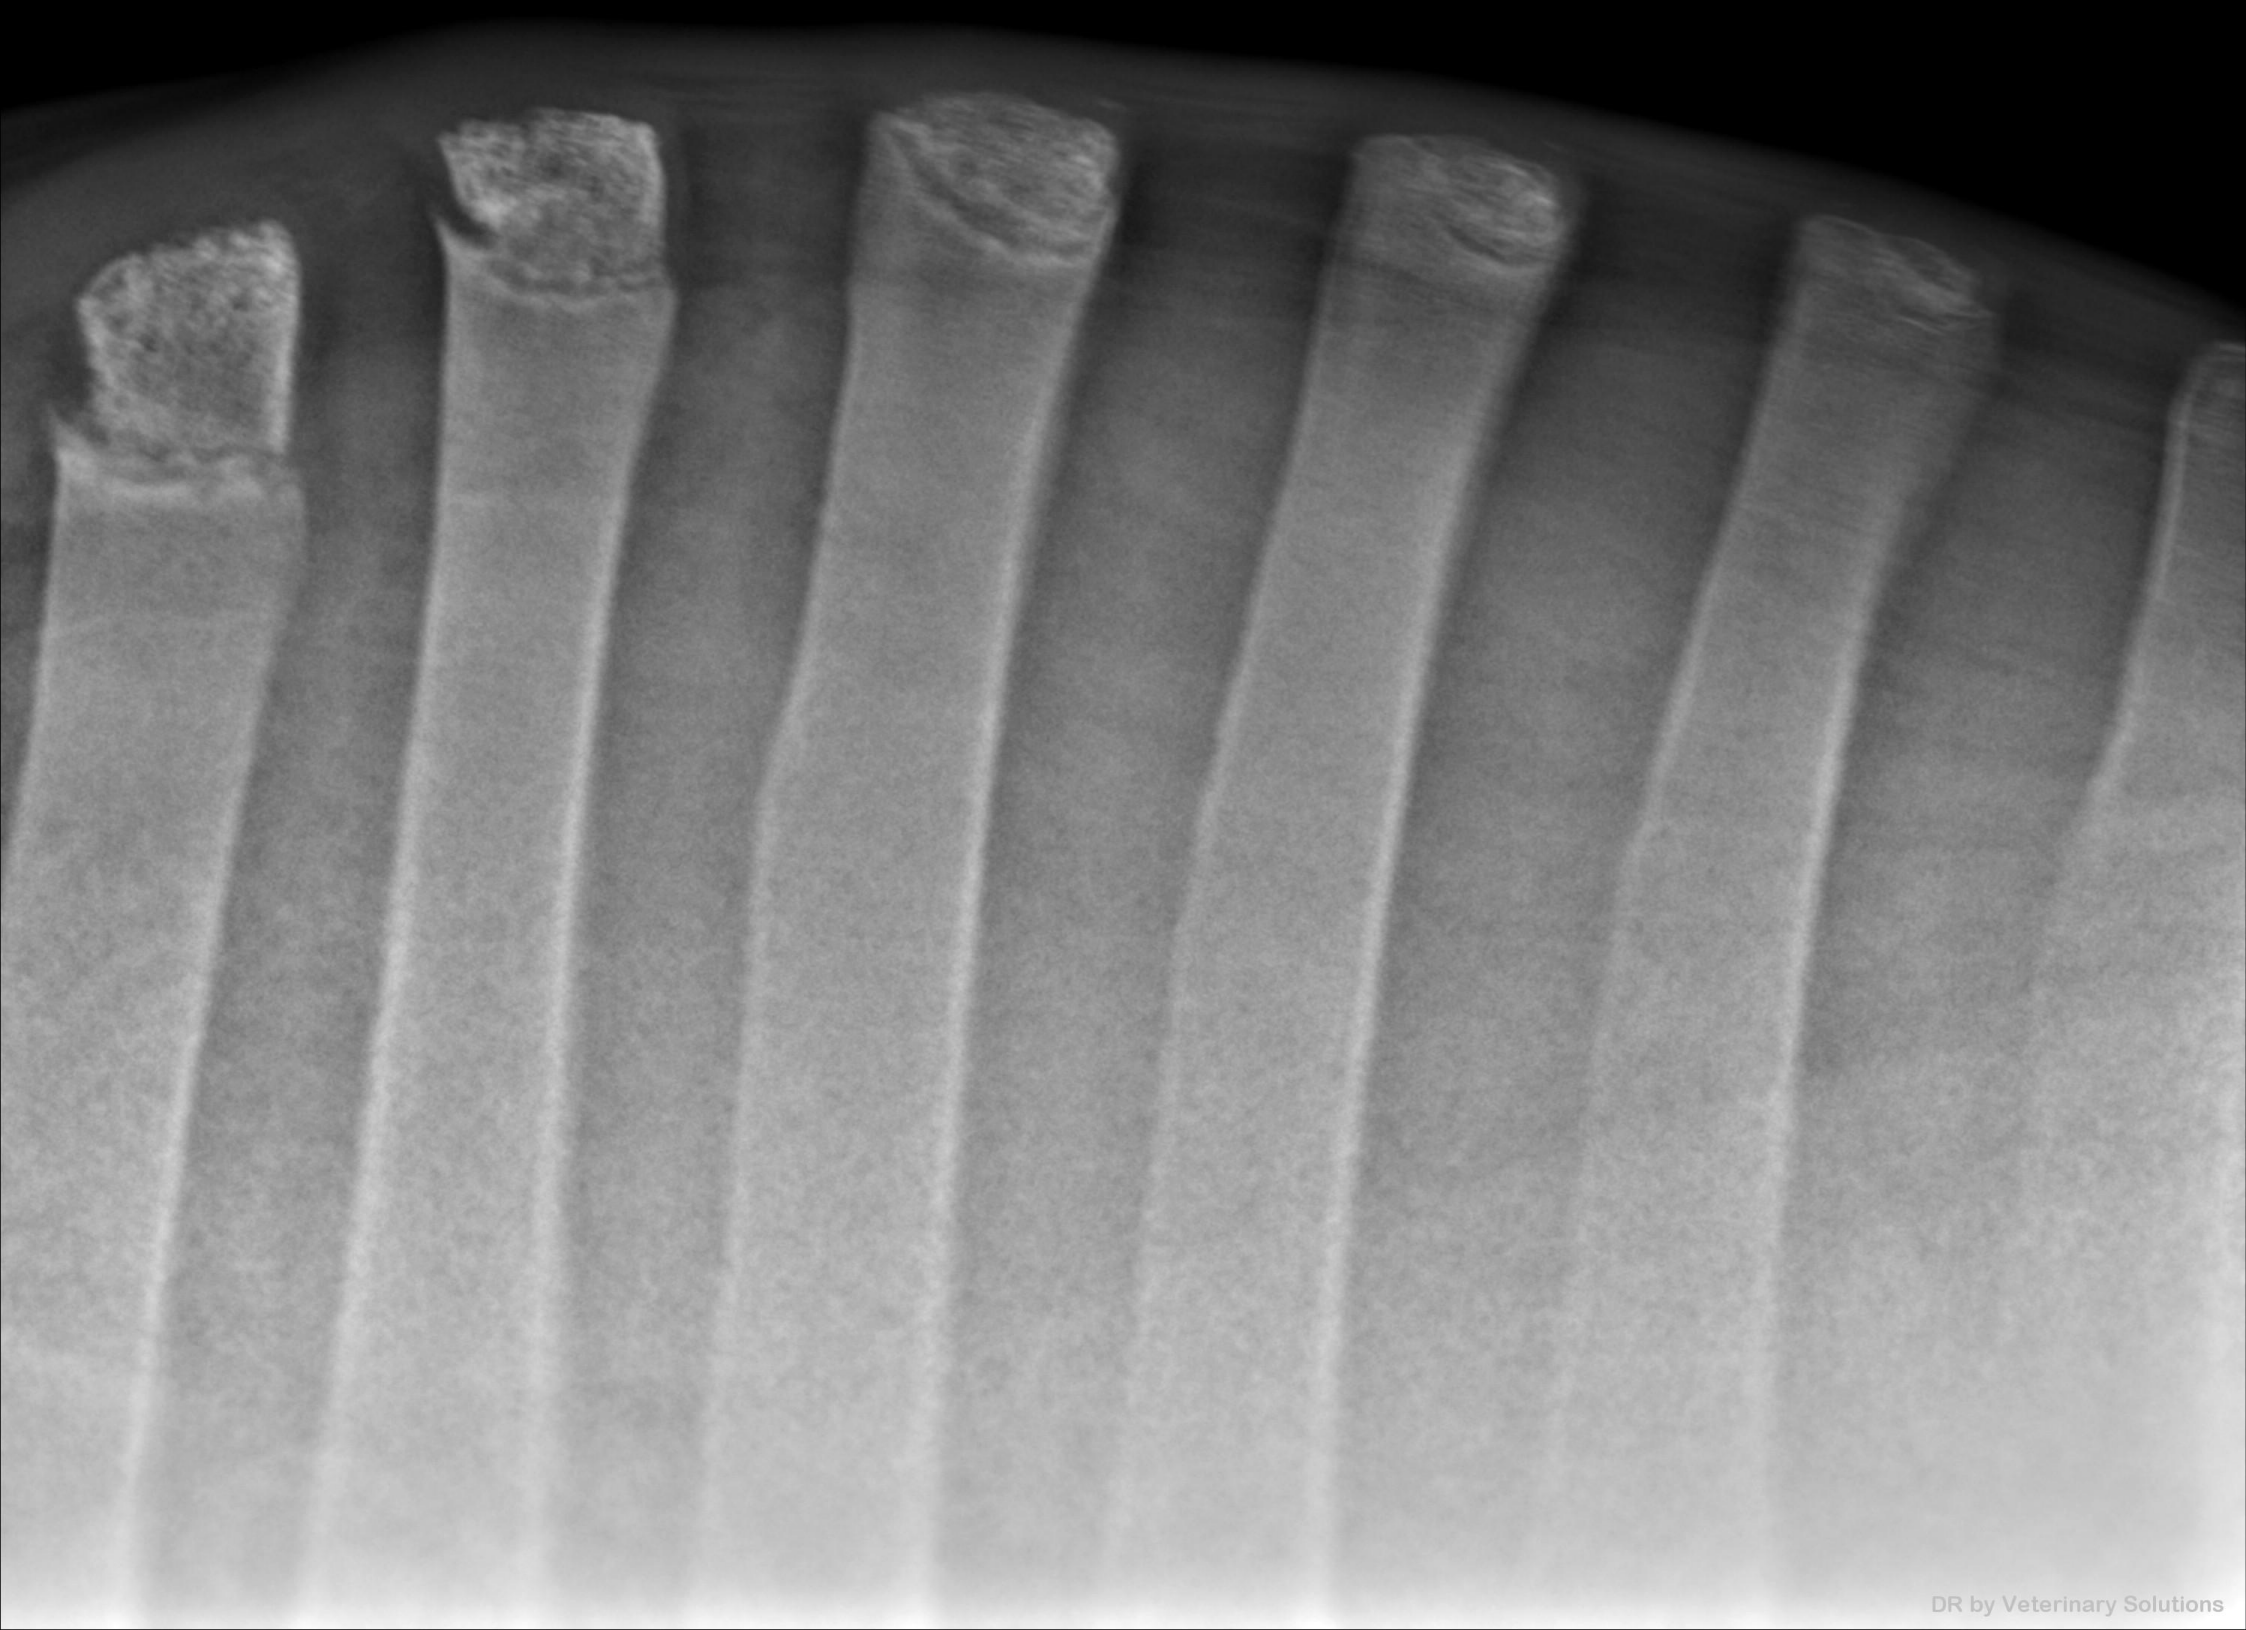

Value White
945000002422304
Chacco-white x Cornet's Prinz
056 002 W00331533
O
°06/05/2021

DVM Michotte Marie
22/04/2026
11:50
Thoracal Spine R L