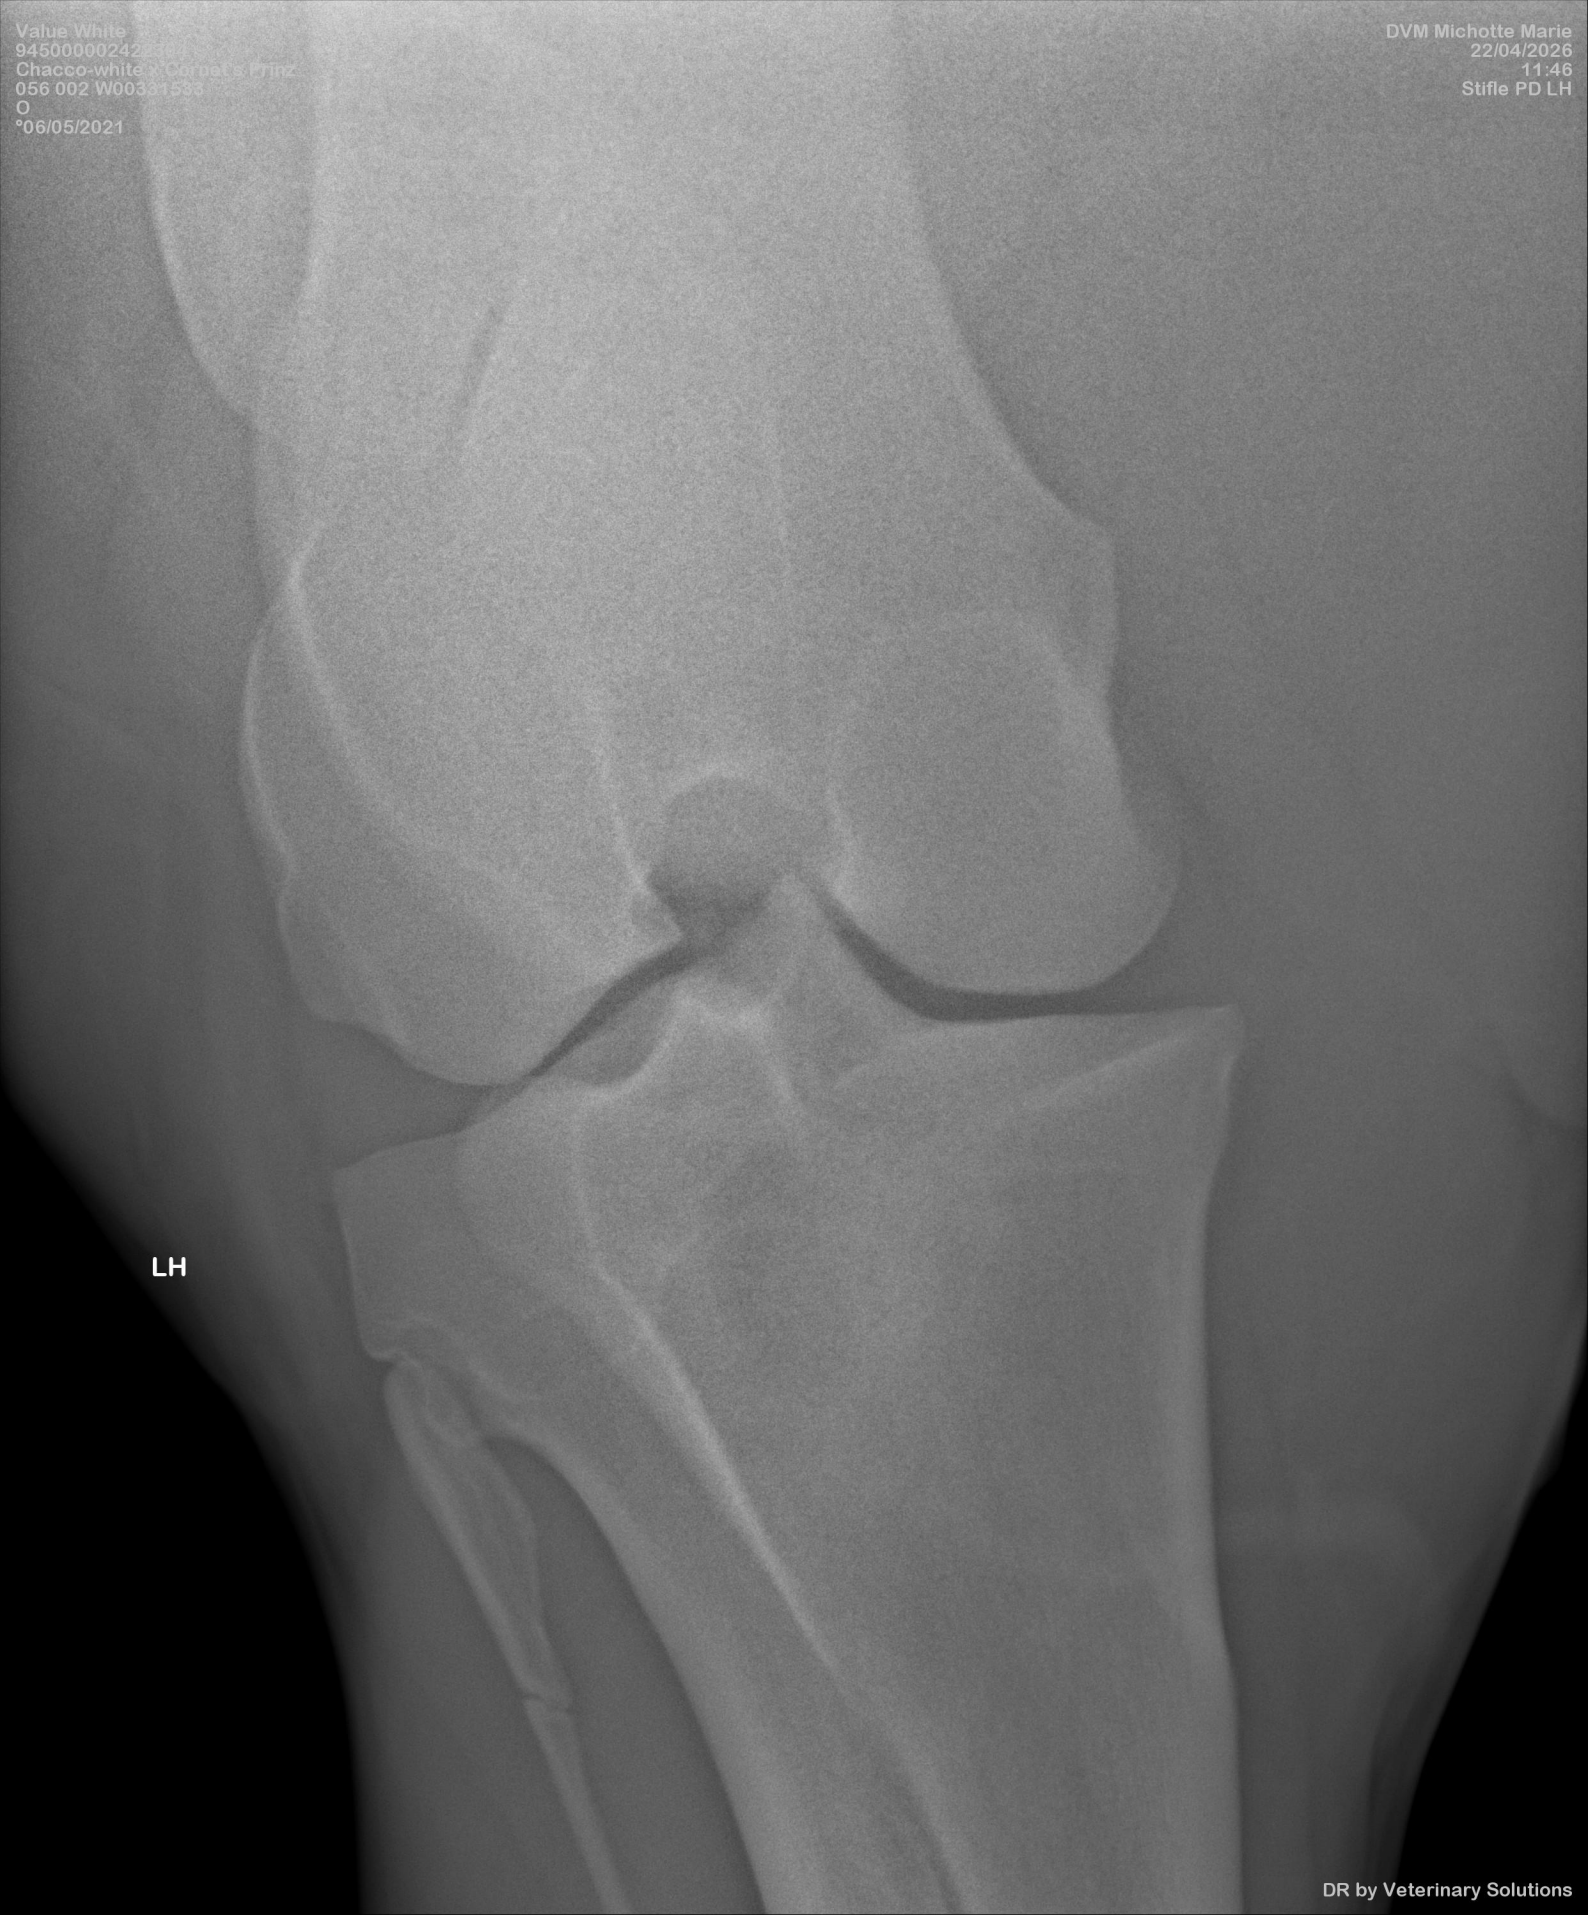

Value White
945000002422301
Chacco-white X Cornet's Prinz
056 002 W00331533
O
*06/05/2021

DVM Michotte Marie
22/04/2026
11:46
Stifle PD LH

LH