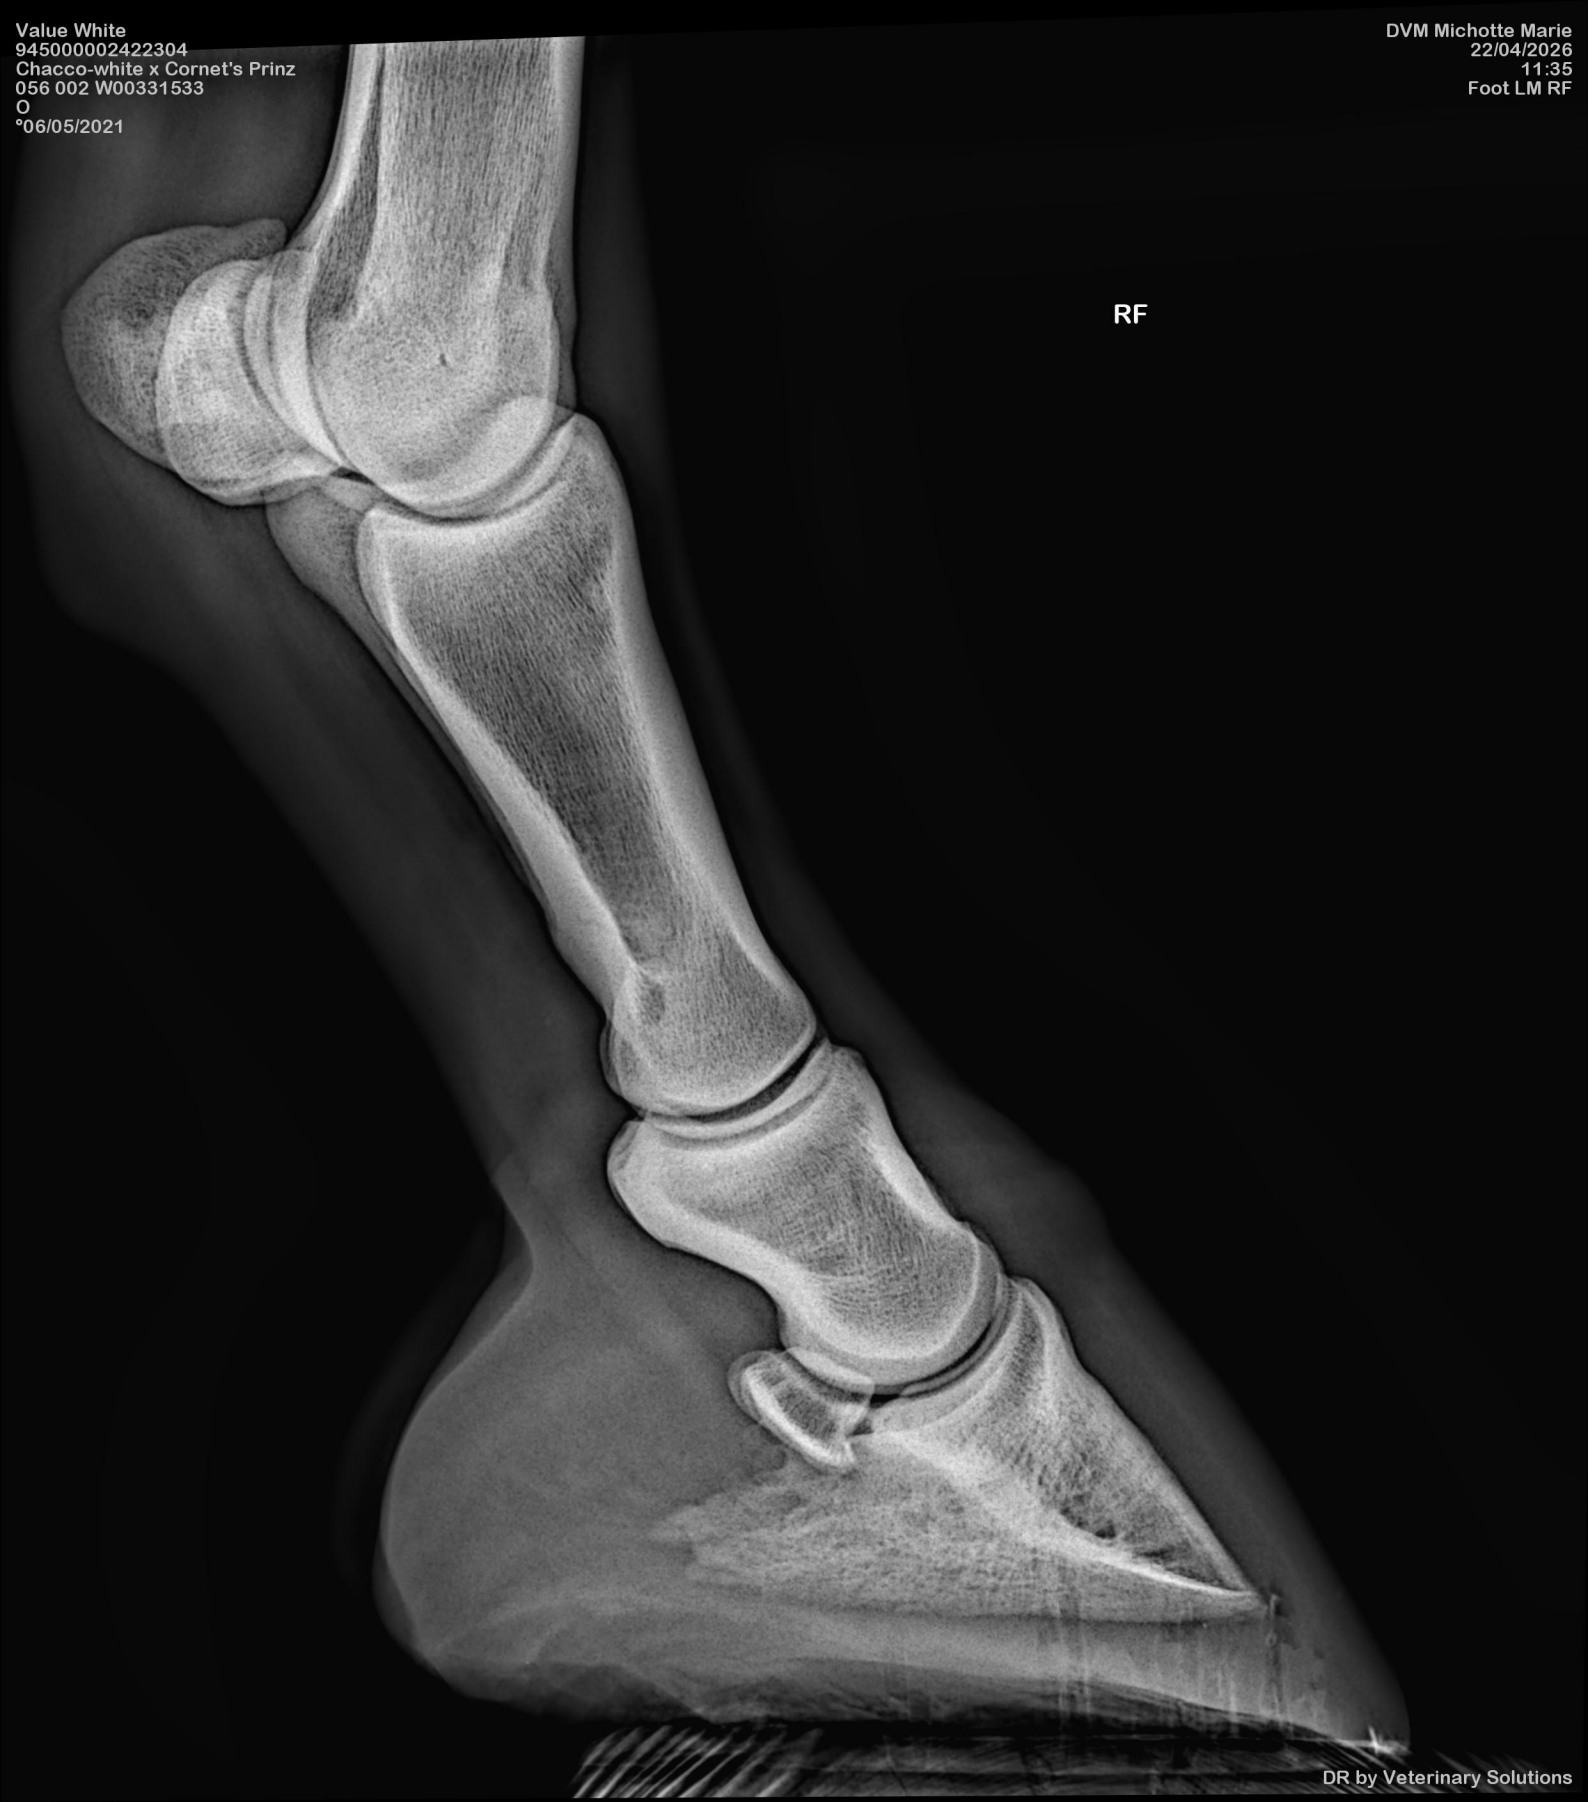

Value White
945000002422304
Chacco-white x Cornet's Prinz
056 002 W00331533
O
°06/05/2021

DVM Michotte Marie
22/04/2026
11:35
Foot LM RF

RF