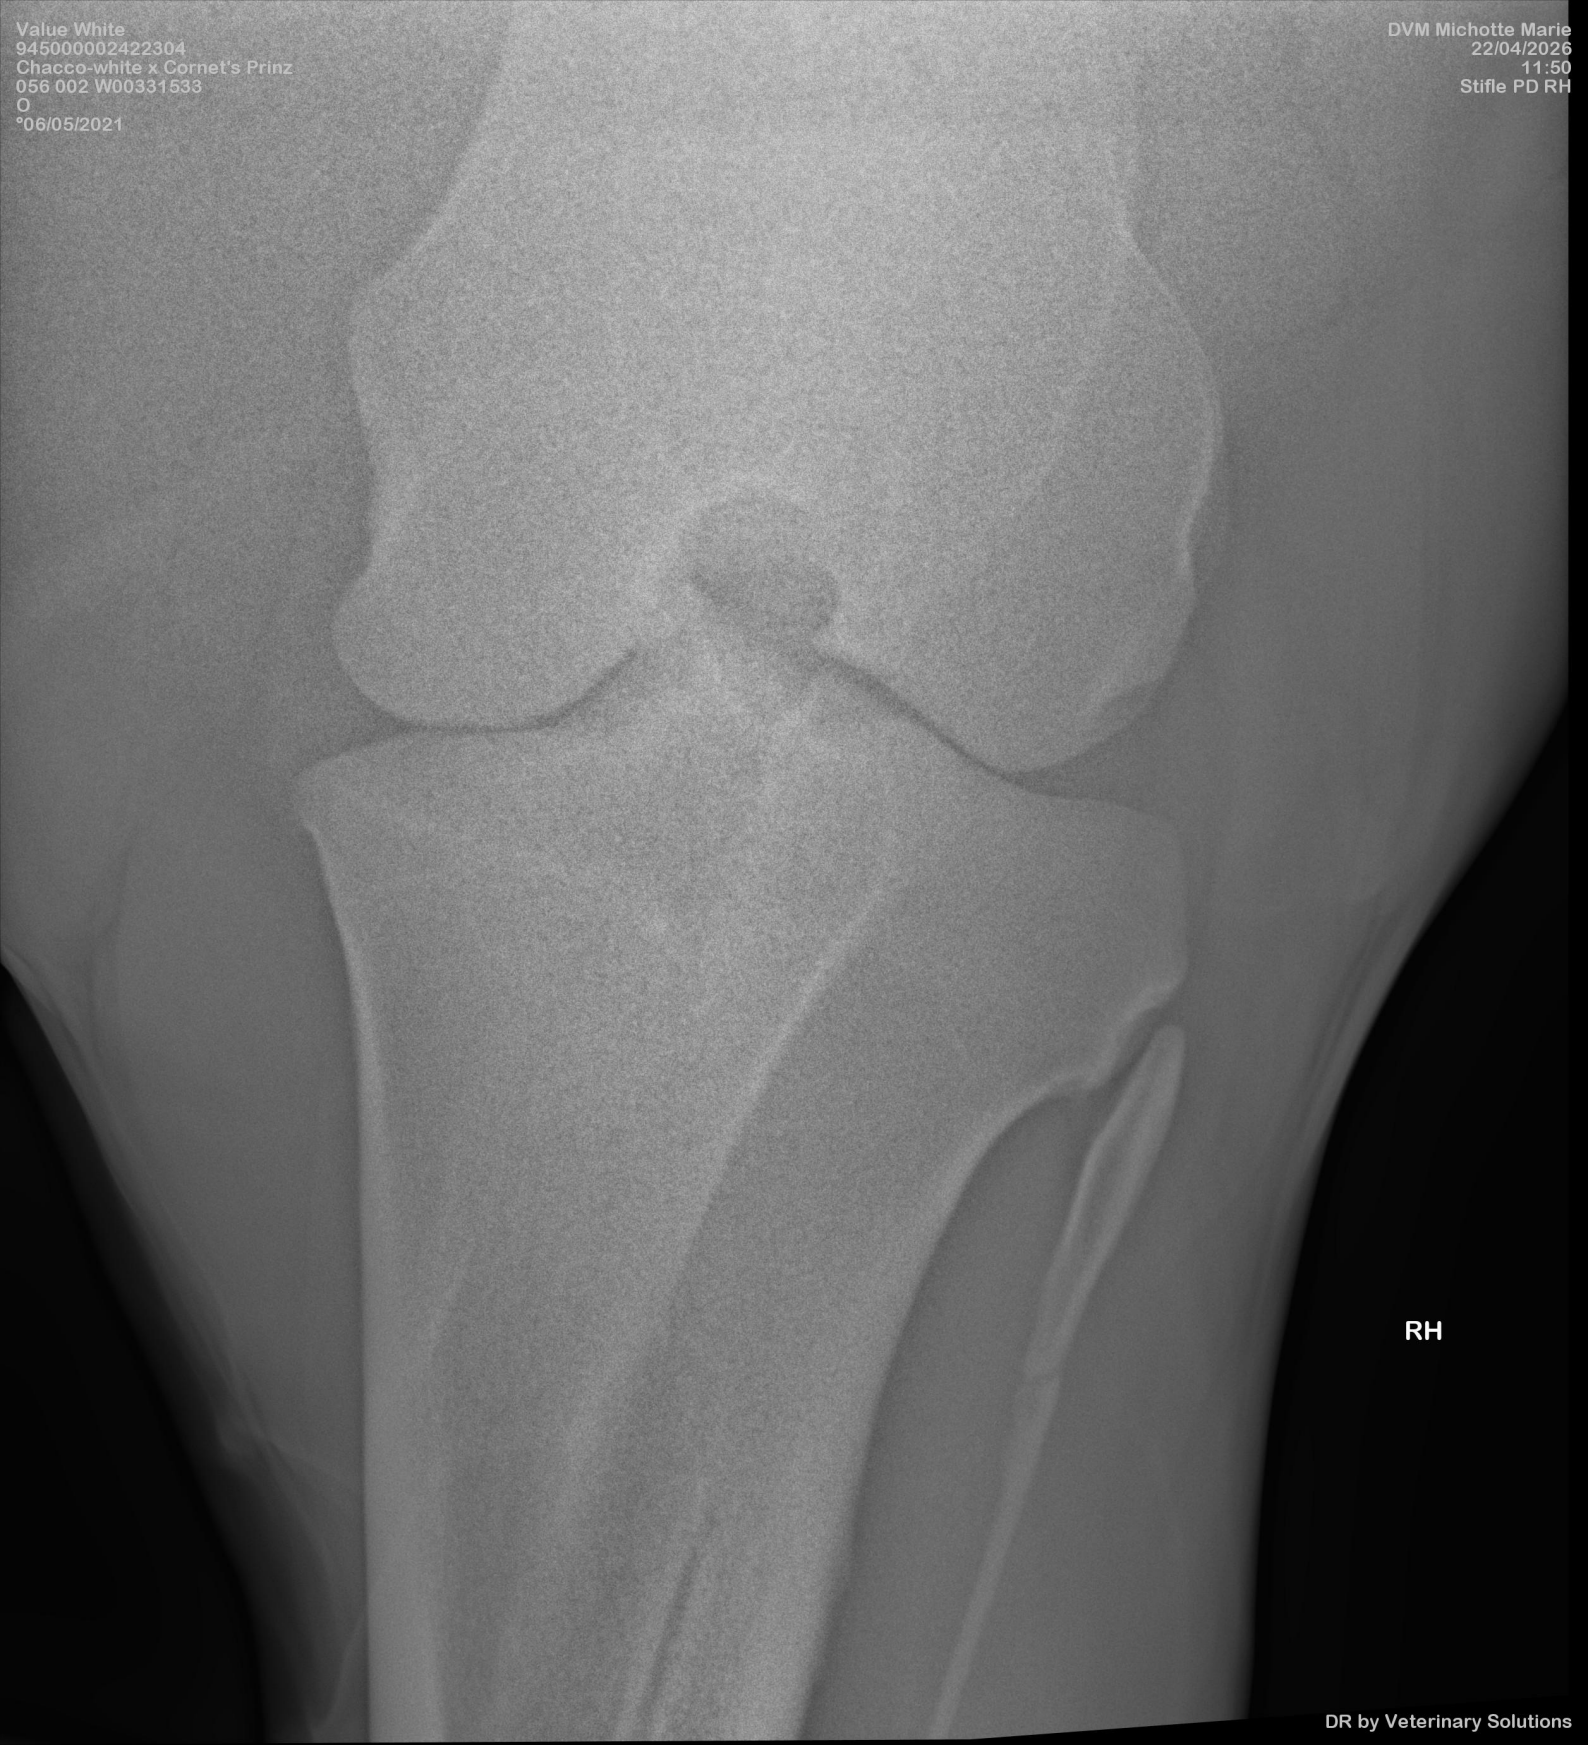

Value White
945000002422304
Chacco-white x Cornet's Prinz
056 002 W00331533
O
°06/05/2021

DVM Michotte Marie
22/04/2026
11:50
Stifle PD RH

RH